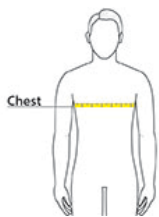

HOW TO MEASURE

CHEST

Measure under the arm and around the fullest part of the chest with arms down, keeping tape horizontal.